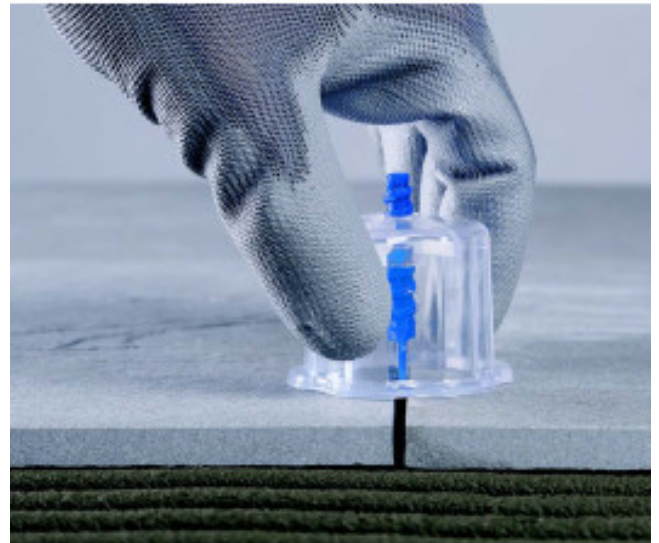

TILER DRYWALLER HOUSE PAINTER MASON FACADE INSTALLER ROOFER FLOORING INSTALLER LANDSCAPER

Ref. : 281255
Gencod 3476062812559 / Weight 0.600 kg
Professions : Tiler

EDMALEVEL SCREW - T-Spacer 1 mm x 200 pcs.

For herringbone, Roman opus, parquet, offset joints, cross joints.
Clear break at the base of the foot for an invisible result.
Innovative = break the spacer in any direction.
Allows tiles from 3 to 20 mm thick to be laid and levelled.
In bag.

Pièces détachées et/ou produits associés

- 282055 - EDMALEVEL SCREW - Self-levelling system starting kit - 1 MM
- 282155 - EDMALEVEL SCREW - Self-levelling system starting kit - 2 MM
- 281955 - EDMALEVEL SCREW - Clamping head - x50 pcs
- 281055 - EDMALEVEL SCREW - Linear spacer 1 mm - x 200 pcs
- 281355 - EDMALEVEL SCREW - Linear spacer 2 mm - x 200 pcs
- 281155 - EDMALEVEL SCREW - Cross spacer - 1 mm X 200 pcs.
- 281455 - EDMALEVEL SCREW - Cross spacer - 2 mm X 200 pcs.
- 281555 - EDMALEVEL SCREW - T-Spacer 2 mm x 200 pcs.
- 281655 - EDMALEVEL SCREW - Linear spacer 3 mm - x 200 pcs
- 281755 - EDMALEVEL SCREW - Cross spacer - 3 mm X 200 pcs.
- 281855 - EDMALEVEL SCREW - T-Spacer 3 mm x 200 pcs.