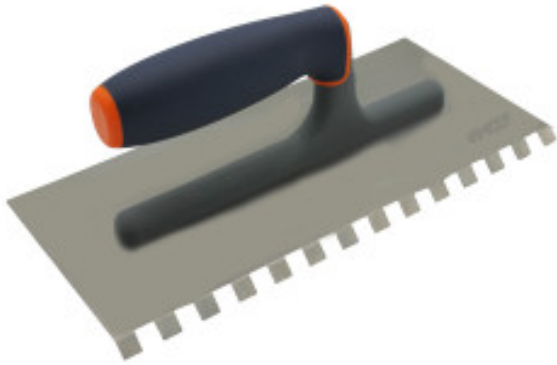

TILER

DRYWALLER

HOUSE PAINTER

MASON

FACADE INSTALLER

ROOFER

FLOORING INSTALLER

LANDSCAPER

## NOTCHED TROWEL - 280 mm - 10 x 10 mm - 45°

Ref. : 255955  
Gencod 3476062559553  
UPC: 30

Stainless steel blade.  
Fiberglass-reinforced polyamide frame = lightweight and durable.  
Ergonomic bi-material handle.