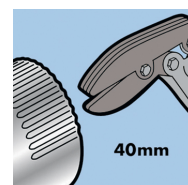

Réf. 030155

GenCode : 3476060003010 / Weight : 460g

ERGO RET 3 BLADES - 3 blades cranked head swaging tool

Optimal use thanks to its cranked head.
For square pipes.
For easier work in confined areas.
Swaging up to 40 mm.