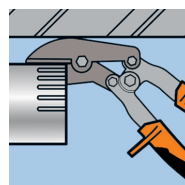

Réf. 030155

GenCode : 3476060003010 / Weight : 460g

ERGO RET 3 BLADES - 3 blades cranked head swaging tool

Optimal use thanks to its cranked head.
For square pipes.
For easier work in confined areas.
Swaging up to 40 mm.